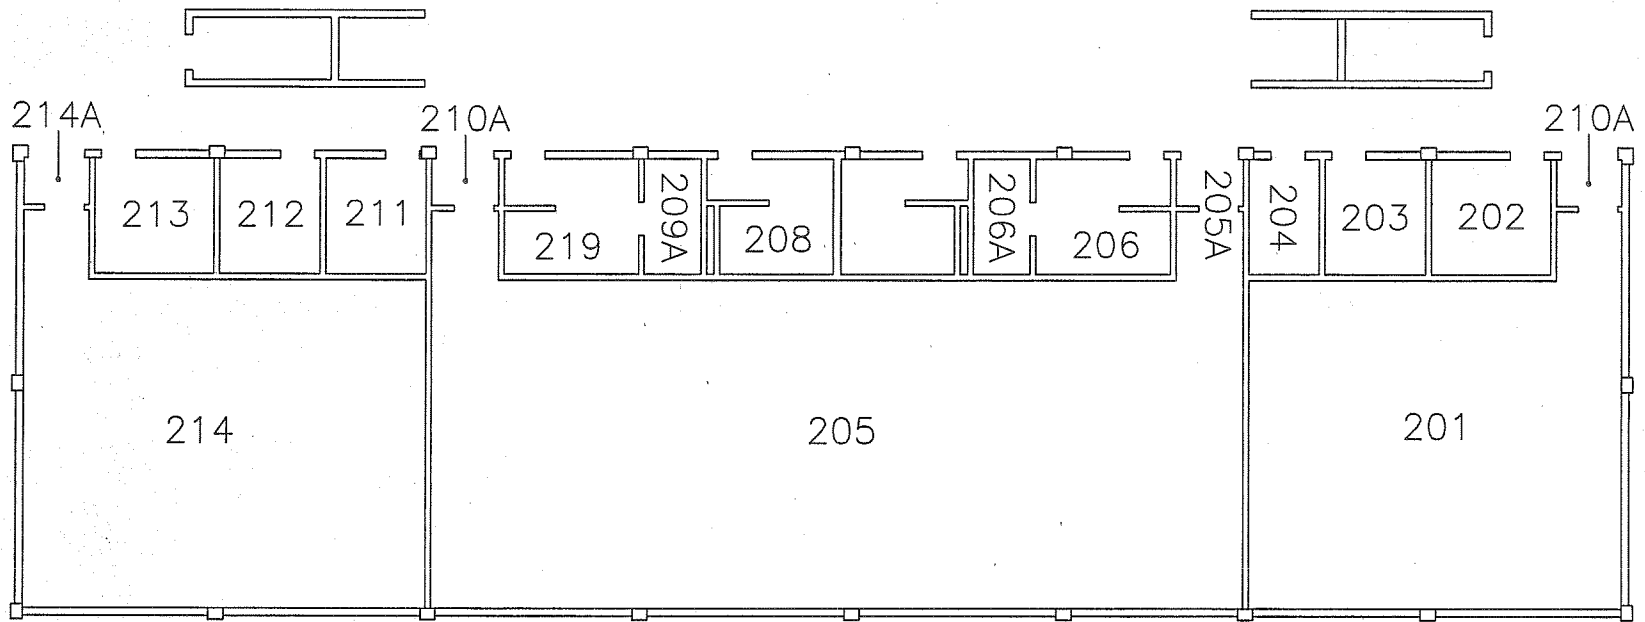

ST. PETERSBURG COLLEGE - FACILITIES PLANNING & INSTITUTIONAL SERVICES

WELLNESS CENTER (WE) 1ST FLOOR
ST PETERSBURG/GIBBS CAMPUS

SCALE: $\frac{1}{16}'' = 1'$

SITE: 03 - ST PETE/GIBBS

BLDG: 0013

SHEET
13-1

ST. PETERSBURG COLLEGE - FACILITIES PLANNING & INSTITUTIONAL SERVICES

WELLNESS CENTER (WE) 2ND FLOOR
ST PETERSBURG/GIBBS CAMPUS

SCALE: $\frac{1}{16}'' = 1'$

SITE: 03 - ST PETE/GIBBS

BLDG: 0013

SHEET
13-2